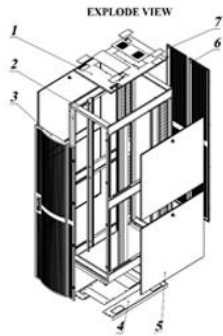

Server Rack

Description

- ❖ Top Vented Frame With Cable Entry
- ❖ 2sets Mounting Element With U Marking
- ❖ Top Fan plate with 4 pcs exhausted fan
- ❖ 1 Front perforated Honeycomb Door with lock
- ❖ 1 pc Bi Fold Perforated Honeycomb Door with lock
- ❖ 2 pcs Side Panel Lift Off Type with Latch and Lock
- ❖ 1 pc 6 ways Bs Standard Power Panel
- ❖ 1 pc Equipment Shelf
- ❖ 2 pcs 5” Vertical Cable Tray
- ❖ 4 pcs Castor with Adjustable Feet
- ❖ 30sets Cage Nuts and Screw
- ❖ 20U ~ 42 U (Available sizes)

No	Item	Qty
1	Top Cover	1
2	Side Panel	4
3	Cable Management Panel	4
4	Front Door	8
5	Connect Bar	8
6	Fixed Shelf	4
7	Hinge	12
8	Adgustable feet	2
9	Wheel	6
10	Bottom Cover	4
11/12	Frame	4
13	Real Dual Door	
14	Rail Mount	